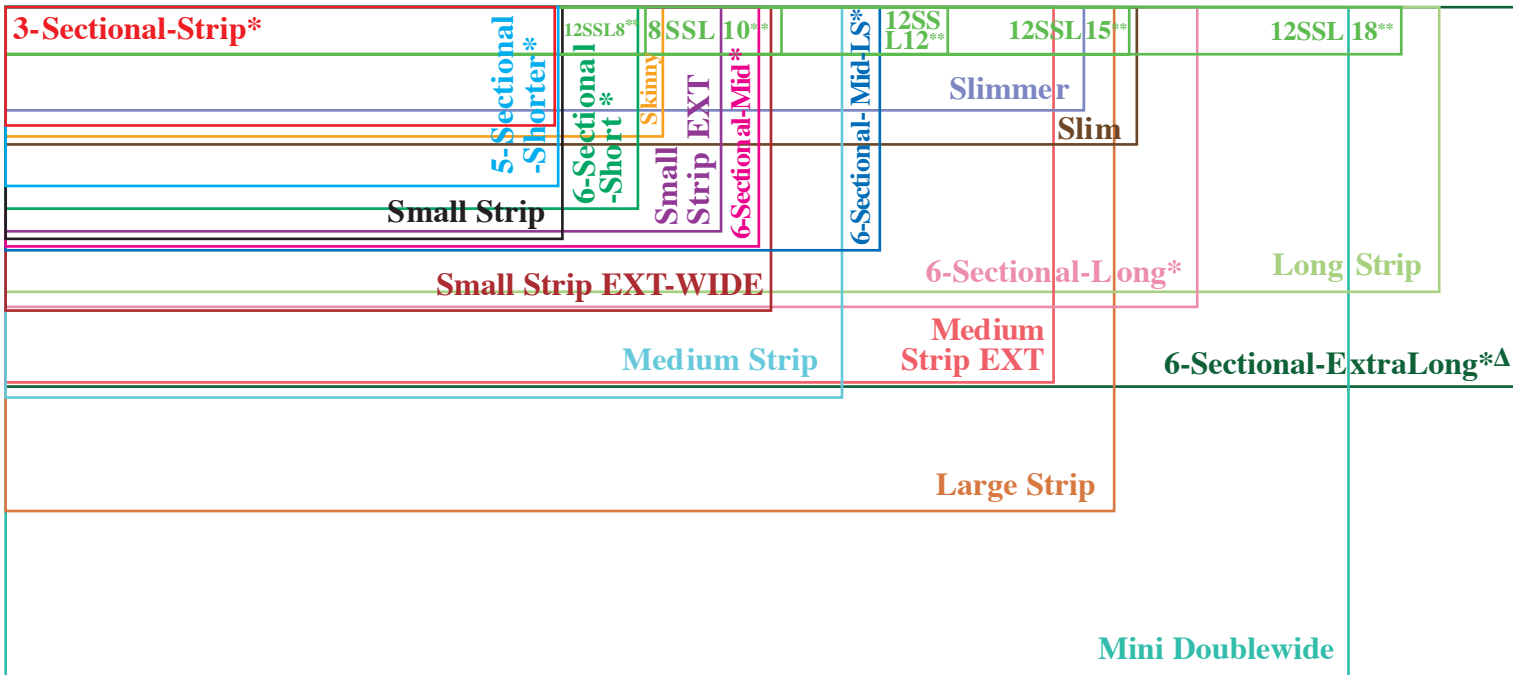

Actual Sizes*** of our 37 P

14 RECTANGULAR CONTAINERS

* The “3-Sectional-Medium” container (above) has 3 identical compartments, each 10 x 6.6 cm (3 15/16 x 2 5/8 inches), the same width and just slightly longer than the “Medium” (most popular size).

Find everything at www.PerfectWestern.com

PerfectWestern® Containers

23 CONTAINERS FOR STRIPS

* The 3-Sectional-Strip container has 3 identical compartments, each 7.3 x 1.6 cm (2 7/8 x 5/8 inches). The red box above only represents one of the compartments.

* The 5-Sectional-Shorter container has 5 identical compartments, each 7.3 x 2.4cm (2 7/8 x 15/16 inches). The blue box above only represents one of the compartments.

* The 6-Sectional-Short, -Mid, -Mid-LS, -Long, & -ExtraLong containers each have 6 identical compartments; boxes above only represent one of the compartments.

Δ The 6-Sectional-ExtraLong container's compartments are 21.3 x 5 cm.

** The new 8- and 12-Sectional-Skinny Trays are available in 5 different lengths (8.5, 10.3, 12.5, 14.9, and 18.4 cm). See page 7 for more info.