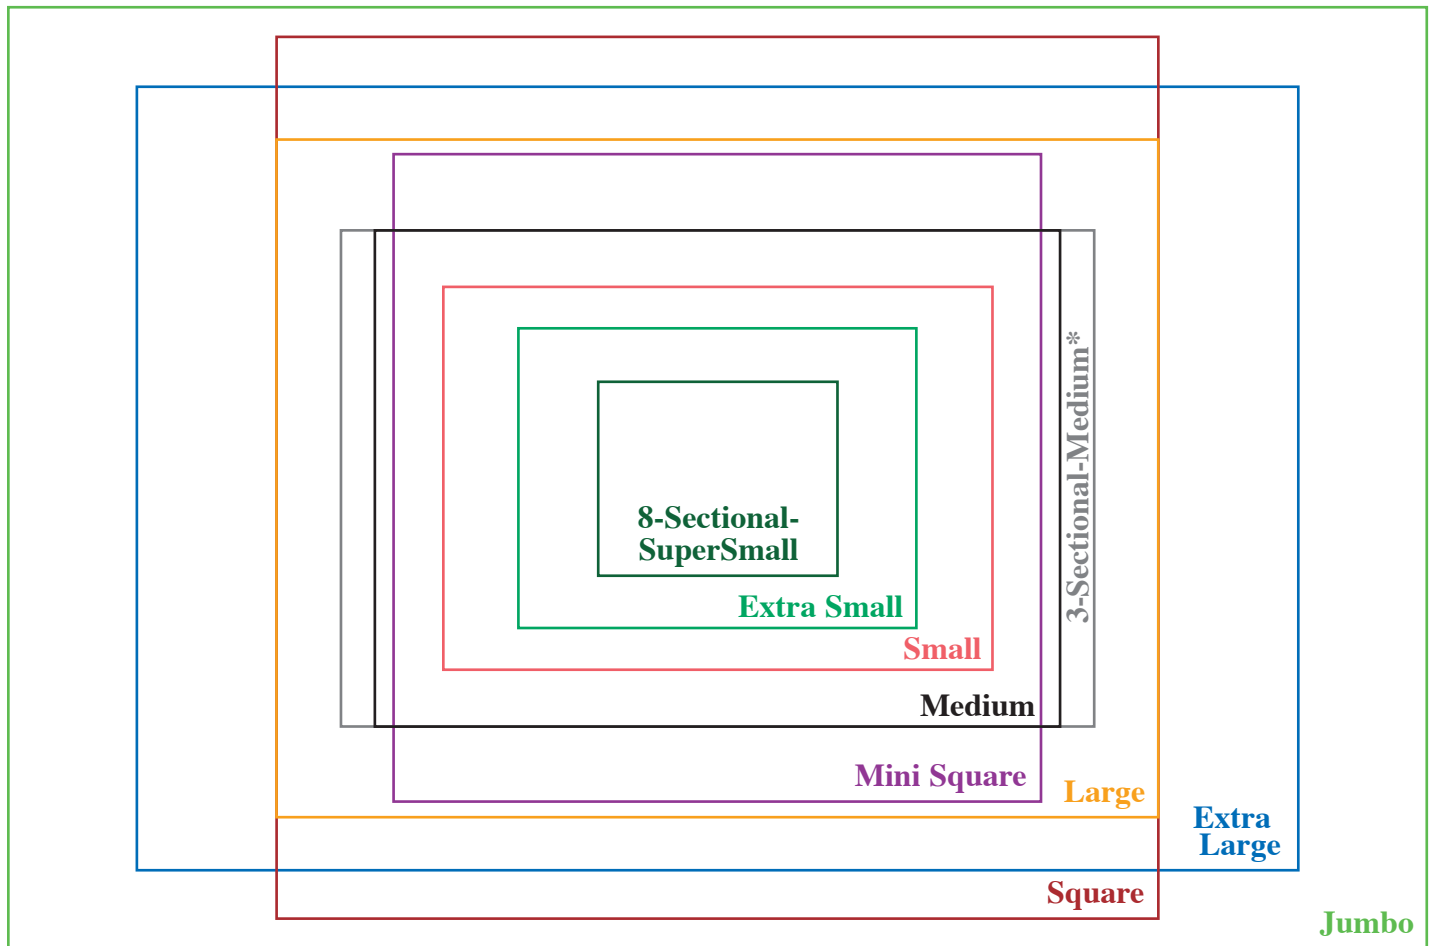

Actual Sizes*** of our 37 P

14 RECTANGULAR CONTAINERS

* The “3-Sectional-Medium” container (above) has 3 identical compartments, each 10 x 6.6 cm (3 15/16 x 2 5/8 inches), the same width and just slightly longer than the “Medium” (most popular size).

Find everything at www.PerfectWestern.com

PerfectWestern® Containers

23 CONTAINERS FOR STRIPS

* The 3-Sectional-Strip container has 3 identical compartments, each 7.3 x 1.6 cm (2 7/8 x 5/8 inches). The red box above only represents one of the compartments.

* The 5-Sectional-Shorter container has 5 identical compartments, each 7.3 x 2.4cm (2 7/8 x 15/16 inches). The blue box above only represents one of the compartments.

* The 6-Sectional-Short, -Mid, -Mid-LS, -Long, & -ExtraLong containers each have 6 identical compartments; boxes above only represent one of the compartments.

Δ The 6-Sectional-ExtraLong container's compartments are 21.3 x 5 cm.

** The new 8- and 12-Sectional-Skinny Trays are available in 5 different lengths (8.5, 10.3, 12.5, 14.9, and 18.4 cm). See page 7 for more info.